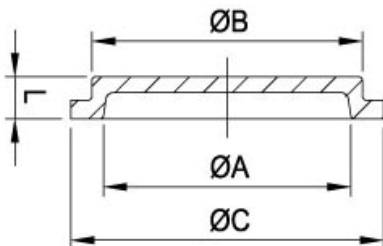

RJT Welding Liner RJT- 14

size	øA	øB	øC	L
½"	9.6	14	18	11.4
¾"	16	20	23.1	11.4
1.0"	22.2	25.4	41.3	19.5
1.5"	34.8	38.1	54	19.5
2.0"	47.5	50.8	66.7	19.5
2.5"	60.2	63.5	79.4	19.5
3.0"	72.9	76.2	92.1	19.5
4.0"	97.6	101.6	117.5	19.5
6.0"	148	152.4	169.1	23.5

RJT Expanding Male RJT – 15R

size	øA	øB	C	L
1.0"	25.5	32.5	45.72X8 T WHIT	20
1.5"	38.2	45.2	58.42X8 T WHIT	24
2.0"	50.9	57.9	72.72X6 T WHIT	28
2.5"	63.6	70.6	85.42X6 TI WHIT	32
3.0"	76.3	83.3	98.12X6 T WHIT	32
4.0"	101.7	108.7	123.52X6 TI WHIT	32

RJT Expanding Liner RJT – 14R

size	øA	øB	øC	L
1.0"	25.5	32.5	41.3	20
1.5"	38.2	45.2	54	24
2.0"	50.9	57.9	66.7	28
2.5"	63.6	70.6	79.4	32
3.0"	76.3	83.3	92.01	32
4.0"	101.7	108.7	117.5	32

RJT Seal Ring (EPDM, SILICONE, Viton)

size	øA	øB	C
1.0"	33.3	6.6	3.2
1.5"	46	6.6	3.2
2.0"	58.7	6.6	3.2
2.5"	71.4	6.6	3.2
3.0"	84.1	6.6	3.2
4.0"	109.5	6.6	3.2
6.0"	162.6	6.6	3.2

size	øA	øB	øC	L
1.0"	37.8	32.5	41.3	9
1.5"	40.5	45.2	54	9
2.0"	53.2	57.9	66.7	9
2.5"	65.9	70.6	79.4	9
3.0"	78.2	83.3	92.1	9
4.0"	104	108.7	117.1	9
104	104	108.7	117.5	9