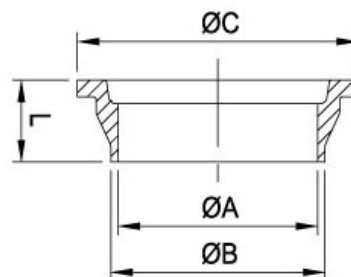

RJT Welding Liner RJT- 14

size	øA	øB	øC	L
½"	9.6	14	18	11.4
¾"	16	20	23.1	11.4
1.0"	22.2	25.4	41.3	19.5
1.5"	34.8	38.1	54	19.5
2.0"	47.5	50.8	66.7	19.5
2.5"	60.2	63.5	79.4	19.5
3.0"	72.9	76.2	92.1	19.5
4.0"	97.6	101.6	117.5	19.5
6.0"	148	152.4	169.1	23.5