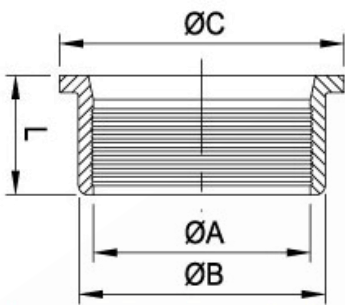

RJT Expanding Male RJT – 15R

size	øA	øB	C	L
1.0"	25.5	32.5	45.72X8 T WHIT	20
1.5"	38.2	45.2	58.42X8 T WHIT	24
2.0"	50.9	57.9	72.72X6 T WHIT	28
2.5"	63.6	70.6	85.42X6 TI WHIT	32
3.0"	76.3	83.3	98.12X6 T WHIT	32
4.0"	101.7	108.7	123.52X6 TI WHIT	32

RJT Expanding Liner RJT – 14R

size	øA	øB	øC	L
1.0"	25.5	32.5	41.3	20
1.5"	38.2	45.2	54	24
2.0"	50.9	57.9	66.7	28
2.5"	63.6	70.6	79.4	32
3.0"	76.3	83.3	92.01	32
4.0"	101.7	108.7	117.5	32

RJT Seal Ring (EPDM, SILICONE, Viton)

size	øA	øB	C
1.0"	33.3	6.6	3.2
1.5"	46	6.6	3.2
2.0"	58.7	6.6	3.2
2.5"	71.4	6.6	3.2
3.0"	84.1	6.6	3.2
4.0"	109.5	6.6	3.2
6.0"	162.6	6.6	3.2