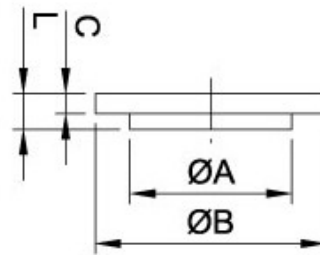

Seal Ring LType (EPDM, SILICONE, Viton)

size	øA	øB	øC
DN25	22.8	25.1	38.1
DN38	35.8	38.1	47.8
DN51	48.8	51.1	60.8
DN63.5	61	63.6	73.3
DN76	73.4	76.1	85.8
DN101.6	100.5	104	115.7