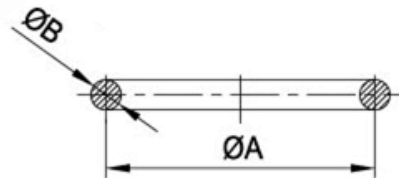

RJT Welding Liner RJT- 14

size	øA	øB	øC	L
½"	9.6	14	18	11.4
¾"	16	20	23.1	11.4
1.0"	22.2	25.4	41.3	19.5
1.5"	34.8	38.1	54	19.5
2.0"	47.5	50.8	66.7	19.5
2.5"	60.2	63.5	79.4	19.5
3.0"	72.9	76.2	92.1	19.5
4.0"	97.6	101.6	117.5	19.5
6.0"	148	152.4	169.1	23.5

RJT Expanding Male RJT – 15R

size	øA	øB	C	L
1.0"	25.5	32.5	45.72X8 T WHIT	20
1.5"	38.2	45.2	58.42X8 T WHIT	24
2.0"	50.9	57.9	72.72X6 T WHIT	28
2.5"	63.6	70.6	85.42X6 TI WHIT	32
3.0"	76.3	83.3	98.12X6 T WHIT	32
4.0"	101.7	108.7	123.52X6 TI WHIT	32

RJT Expanding Liner RJT – 14R

size	øA	øB	øC	L
1.0"	25.5	32.5	41.3	20
1.5"	38.2	45.2	54	24
2.0"	50.9	57.9	66.7	28
2.5"	63.6	70.6	79.4	32
3.0"	76.3	83.3	92.01	32
4.0"	101.7	108.7	117.5	32

RJT Seal Ring (EPDM, SILICONE, Viton)

size	øA	øB	C
1.0"	33.3	6.6	3.2
1.5"	46	6.6	3.2
2.0"	58.7	6.6	3.2
2.5"	71.4	6.6	3.2
3.0"	84.1	6.6	3.2
4.0"	109.5	6.6	3.2
6.0"	162.6	6.6	3.2

size	øA	øB	øC	L
1.0"	37.8	32.5	41.3	9
1.5"	40.5	45.2	54	9
2.0"	53.2	57.9	66.7	9
2.5"	65.9	70.6	79.4	9
3.0"	78.2	83.3	92.1	9
4.0"	104	108.7	117.1	9
104	104	108.7	117.5	9