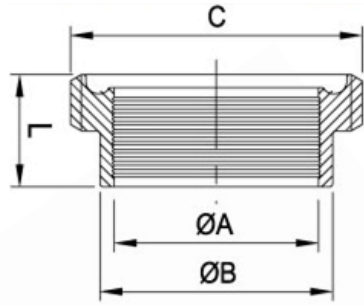

RJT Expanding Male RJT – 15R

size	øA	øB	C	L
1.0"	25.5	32.5	45.72X8 T WHIT	20
1.5"	38.2	45.2	58.42X8 T WHIT	24
2.0"	50.9	57.9	72.72X6 T WHIT	28
2.5"	63.6	70.6	85.42X6 TI WHIT	32
3.0"	76.3	83.3	98.12X6 T WHIT	32
4.0"	101.7	108.7	123.52X6 TI WHIT	32

RJT Expanding Liner RJT – 14R

size	øA	øB	øC	L
1.0"	25.5	32.5	41.3	20
1.5"	38.2	45.2	54	24
2.0"	50.9	57.9	66.7	28
2.5"	63.6	70.6	79.4	32
3.0"	76.3	83.3	92.01	32
4.0"	101.7	108.7	117.5	32

RJT Seal Ring (EPDM, SILICONE, Viton)

size	øA	øB	C
1.0"	33.3	6.6	3.2
1.5"	46	6.6	3.2
2.0"	58.7	6.6	3.2
2.5"	71.4	6.6	3.2
3.0"	84.1	6.6	3.2
4.0"	109.5	6.6	3.2
6.0"	162.6	6.6	3.2